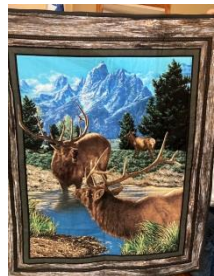

#27 Elk
37 x 45